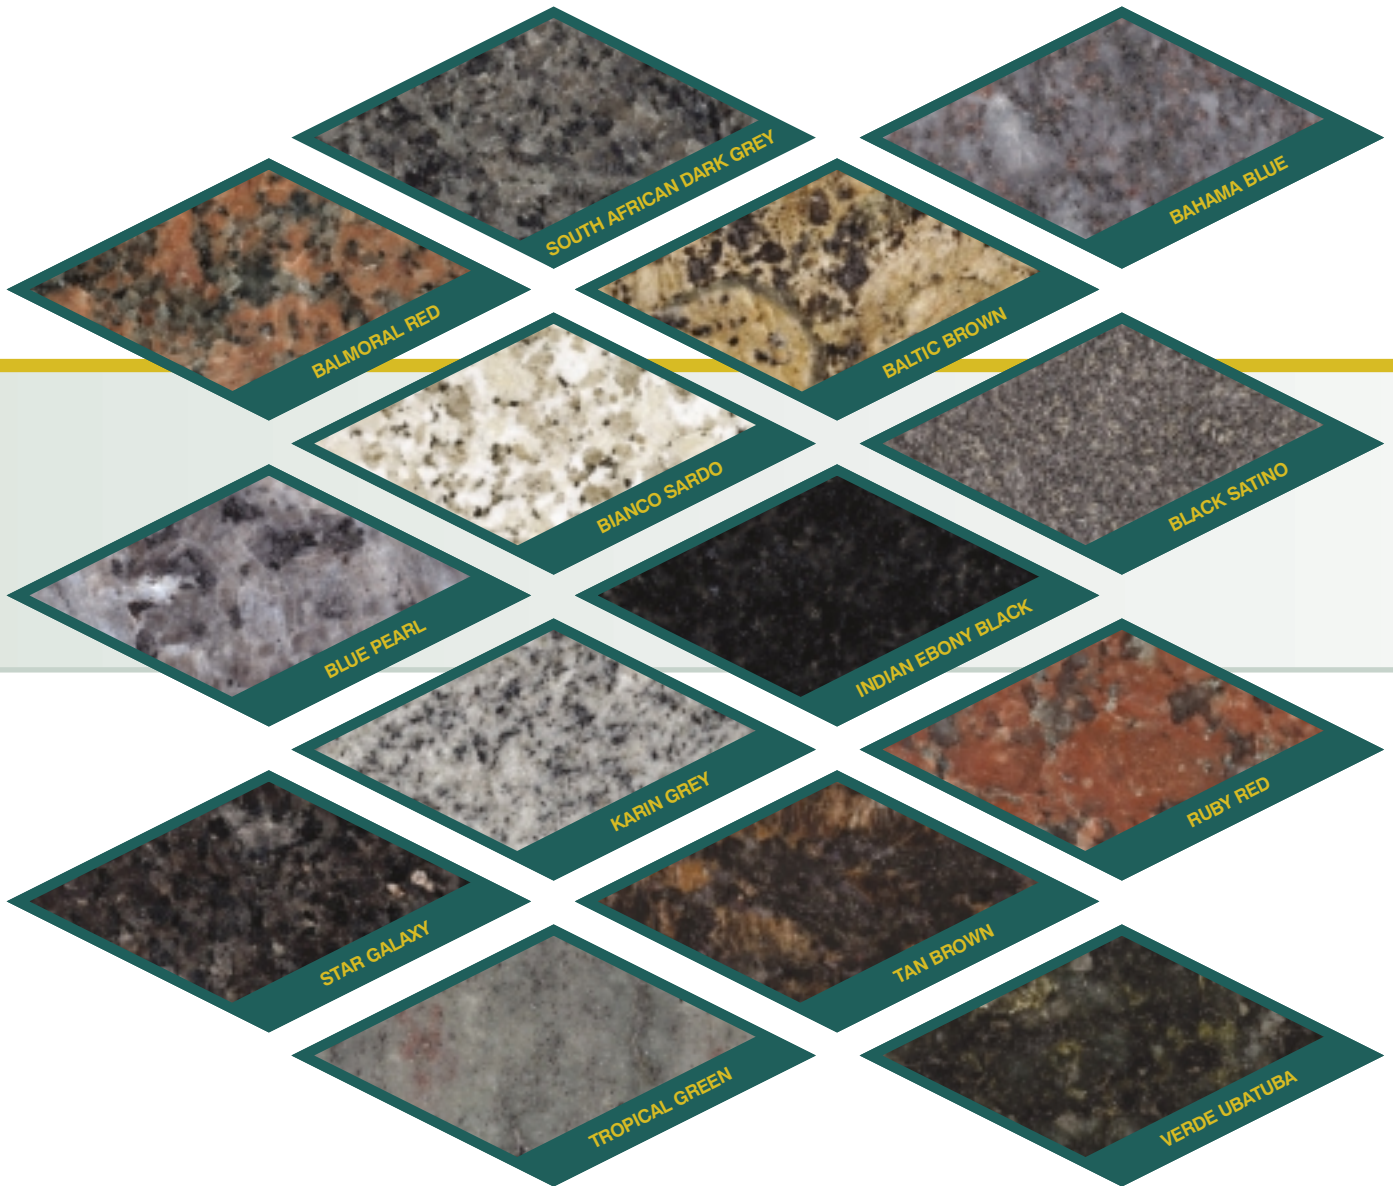

bath surrounds

wash basins

tables

furniture tops

commercial signage

house name plaques